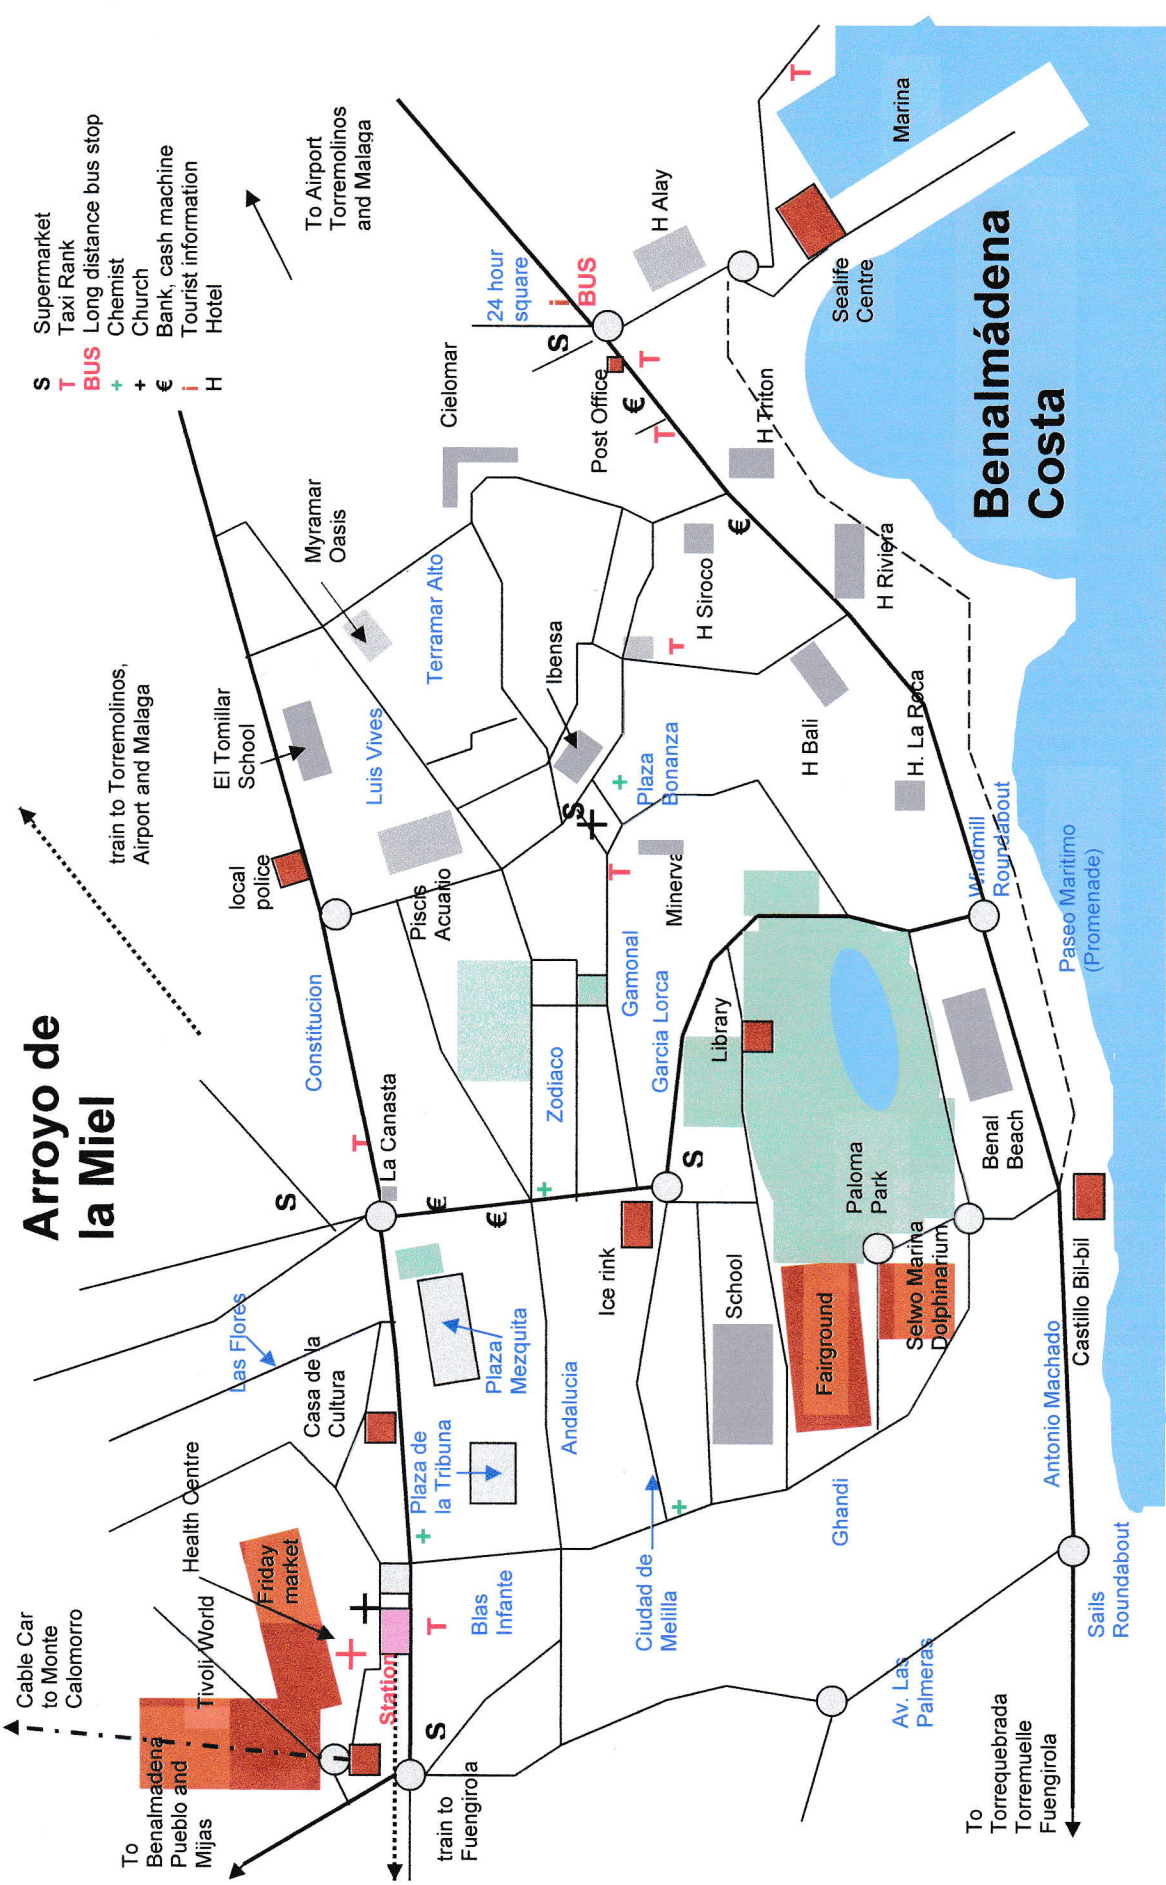

- S Supermarket
- T Taxi Rank
- BUS Long distance bus stop
- + Chemist
- + Church
- € Bank, cash machine
- ! Tourist information
- H Hotel

Arroyo de la Miel

Benalmádena Costa

To Benalmádena Pueblo and Mijas

Cable Car to Monte Calomorro

Health Centre

Friday market

Tivoli World

Station

train to Fuengirola

Blas Infante

Ciudad de Melilla

School

Ice rink

Paloma Park

Selwo Marina Dolphinarium

Benal Beach

Castillo Bil-bil

Antonio Machado

Sails Roundabout

To Torrebrada Torremuelle Fuengirola

Av. Las Palmeras

Millrace

Paseo Marítimo (Promenade)

Millrace

Millrace

Millrace

Millrace